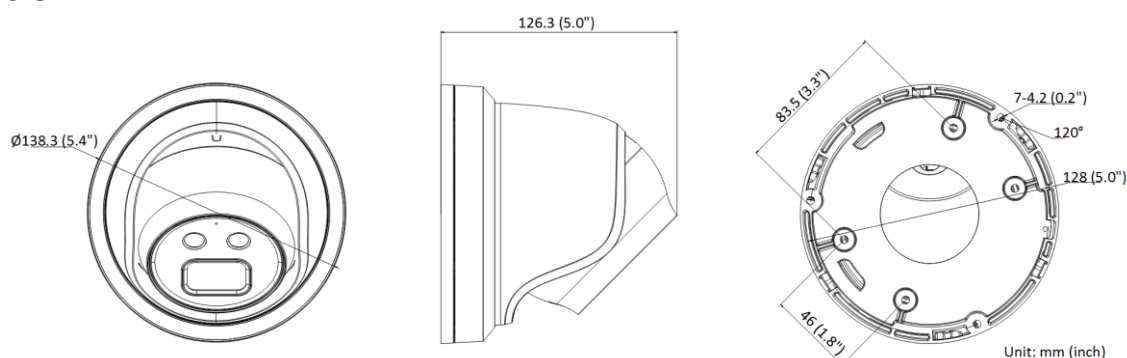

Power Consumption and Current	12 VDC, 0.48 A, max. 5.8 W PoE: (802.3af, 36 V to 57 V), 0.19 A to 0.12 A, max. 6.8 W
Power Interface	Ø5.5 mm coaxial power plug
Material	Metal except for trim ring
Camera Dimension	Ø138.3 × 126.3 mm (5.4" × 5.0")
Package Dimension	170 × 170 × 150 mm (6.7" × 6.7" × 5.9")
Camera Weight	770 g (1.7 lb.)
With Package Weight	1073 g (2.4 lb.)
Linkage Method	Upload to NAS/memory card, notify surveillance center, trigger record, trigger capture, strobe light, audible warning *Note: External device is required.
Web Client Language	32 languages English, Russian, Estonian, Bulgarian, Hungarian, Greek, German, Italian, Czech, Slovak, French, Polish, Dutch, Portuguese, Spanish, Romanian, Danish, Swedish, Norwegian, Finnish, Croatian, Slovenian, Serbian, Turkish, Korean, Traditional Chinese, Thai, Vietnamese, Japanese, Latvian, Lithuanian, Portuguese (Brazil)
General Function	Anti- flicker, heartbeat, mirror, privacy masks, flash log, password reset via e-mail, pixel counter
Software Reset	Yes
<b>Approval</b>	
EMC	FCC (47 CFR Part 15, Subpart B); CE-EMC (EN 55032: 2015, EN 61000-3-2: 2014, EN 61000-3-3: 2013, EN 50130-4: 2011 +A1: 2014); RCM (AS/NZS CISPR 32: 2015); IC (ICES-003: Issue 6, 2016); KC (KN 32: 2015, KN 35: 2015)
Safety	UL (UL 60950-1); CB (IEC 60950-1:2005 + Am 1:2009 + Am 2:2013); CE-LVD (EN 60950-1:2005 + Am 1:2009 + Am 2:2013); BIS (IS 13252(Part 1):2010+A1:2013+A2:2015); LOA (IEC/EN 60950-1)
Environment	CE-RoHS (2011/65/EU); WEEE (2012/19/EU); Reach (Regulation (EC) No 1907/2006)
Protection	-IU: Ingression protection: IP66 (IEC 60529-2013) -I: Ingression protection: IP67 (IEC 60529-2013)

## Dimension